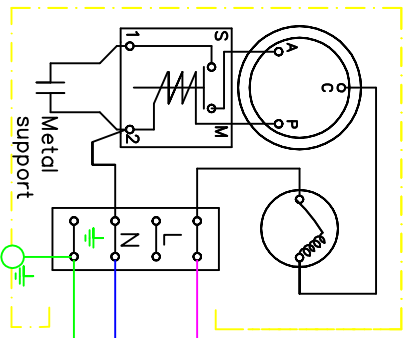

BATTERY U1 12V 7Ah

230V 50Hz (115V 60Hz The special version)

POWER SUPPLY

CONDENSER FANS

SAFETY MAIN CONTACT

PLASTIC BOX

PT1000 CHAMBER SENSOR

DATA LOGGER

DOOR SWITCH (DOOR SENSOR)

PT1000 EVAPORATOR SENSOR

PT1000 CHAMBER SENSOR

DISPLAY

100-240V AC L X N

SG214.01

GECCO MG214-01

POWER SUPPLY

DOOR HEATER

VALVE HEATER

ALARM

BATTERY 12 V

PCB

EVAPORATOR FANS

EVAPORATOR HEATER

LIGHT

COMPRESSOR

CONDENSER FANS

SAFETY MAIN CONTACT

PLASTIC BOX

PT1000 CHAMBER SENSOR

DATA LOGGER

DOOR SWITCH (DOOR SENSOR)

PT1000 EVAPORATOR SENSOR

PT1000 CHAMBER SENSOR

DISPLAY

100-240V AC L X N

SG214.01

GECCO MG214-01

POWER SUPPLY

DOOR HEATER

VALVE HEATER

ALARM

BATTERY 12 V

PCB

EVAPORATOR FANS

EVAPORATOR HEATER

LIGHT

COMPRESSOR

CONDENSER FANS

SAFETY MAIN CONTACT

PLASTIC BOX

PT1000 CHAMBER SENSOR

DATA LOGGER

DOOR SWITCH (DOOR SENSOR)

PT1000 EVAPORATOR SENSOR

PT1000 CHAMBER SENSOR

DISPLAY

100-240V AC L X N

SG214.01

GECCO MG214-01

POWER SUPPLY

DOOR HEATER

VALVE HEATER

ALARM

BATTERY 12 V

PCB