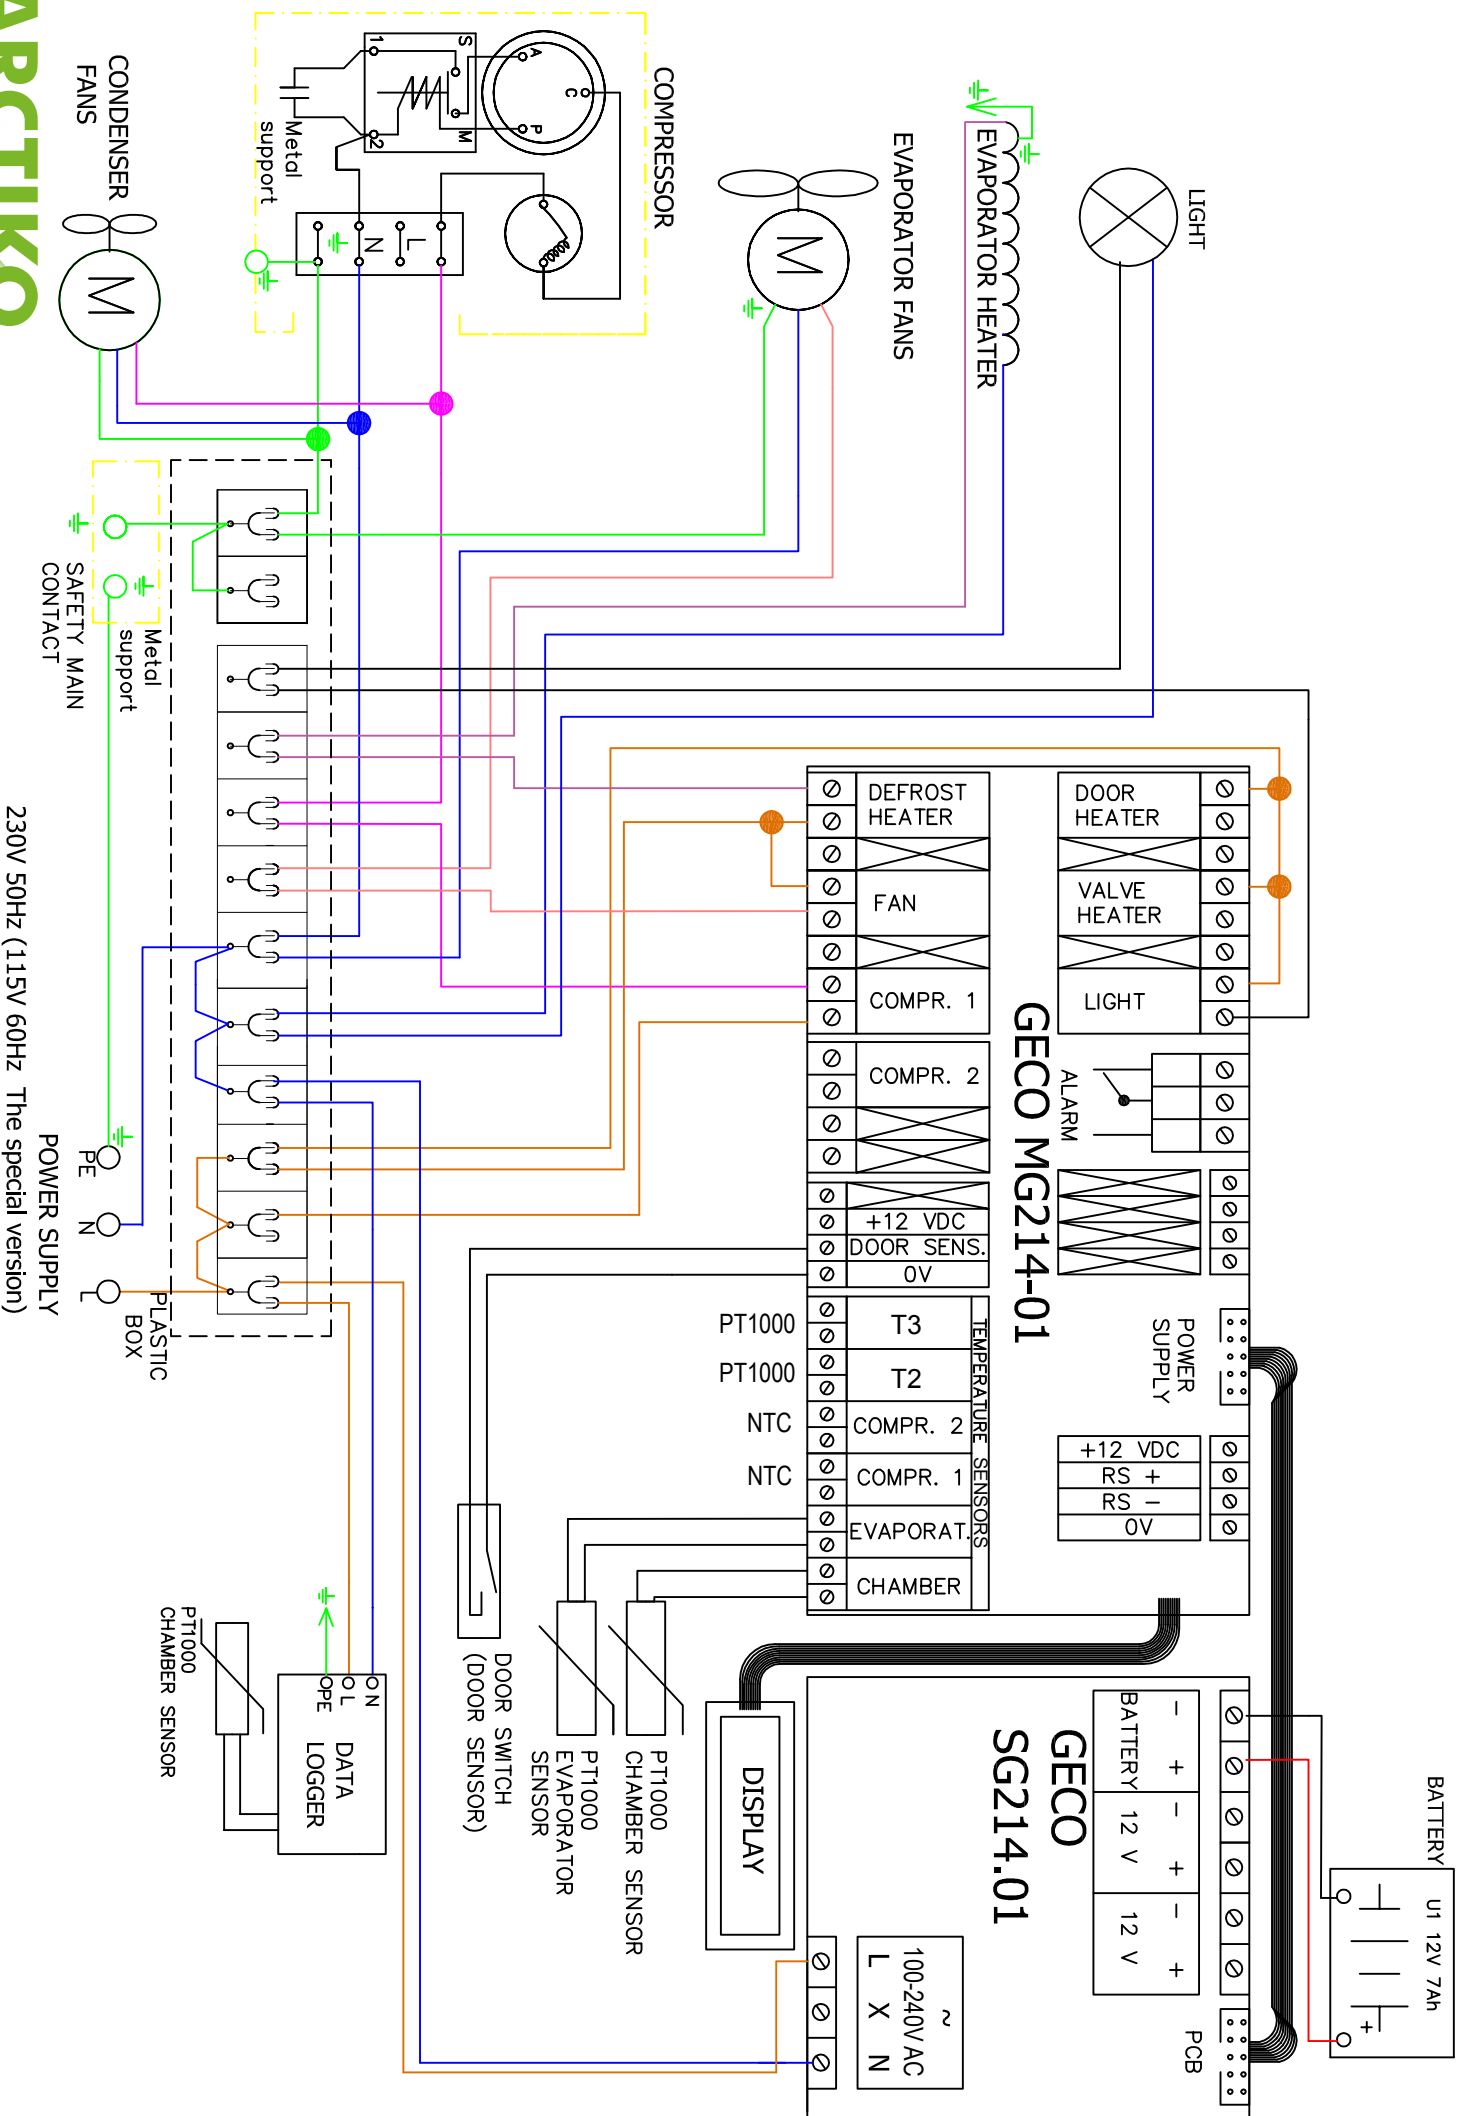

BATTERY U1 12V 7Ah

230V 50Hz (115V 60Hz The special version)

POWER SUPPLY

CONDENSER FANS

SAFETY MAIN CONTACT

PLASTIC BOX

PT1000 CHAMBER SENSOR

DATA LOGGER

DOOR SWITCH (DOOR SENSOR)

PT1000 EVAPORATOR SENSOR

PT1000 CHAMBER SENSOR

DISPLAY

100-240V AC L X N

SG214.01

GECCO MG214-01

POWER SUPPLY