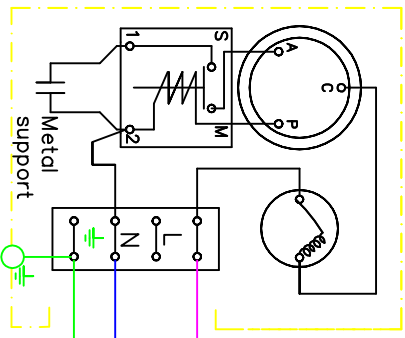

CONDENSER FANS

SAFETY MAIN CONTACT

PLASTIC BOX

PT1000 CHAMBER SENSOR

DATA LOGGER

DOOR SWITCH (DOOR SENSOR)

PT1000 EVAPORATOR SENSOR

PT1000 CHAMBER SENSOR

DISPLAY

100-240V AC L X N

SG214.01

GECCO MG214-01

POWER SUPPLY

DOOR HEATER

VALVE HEATER

ALARM

BATTERY 12 V

PCB

EVAPORATOR FANS

EVAPORATOR HEATER

LIGHT

COMPRESSOR